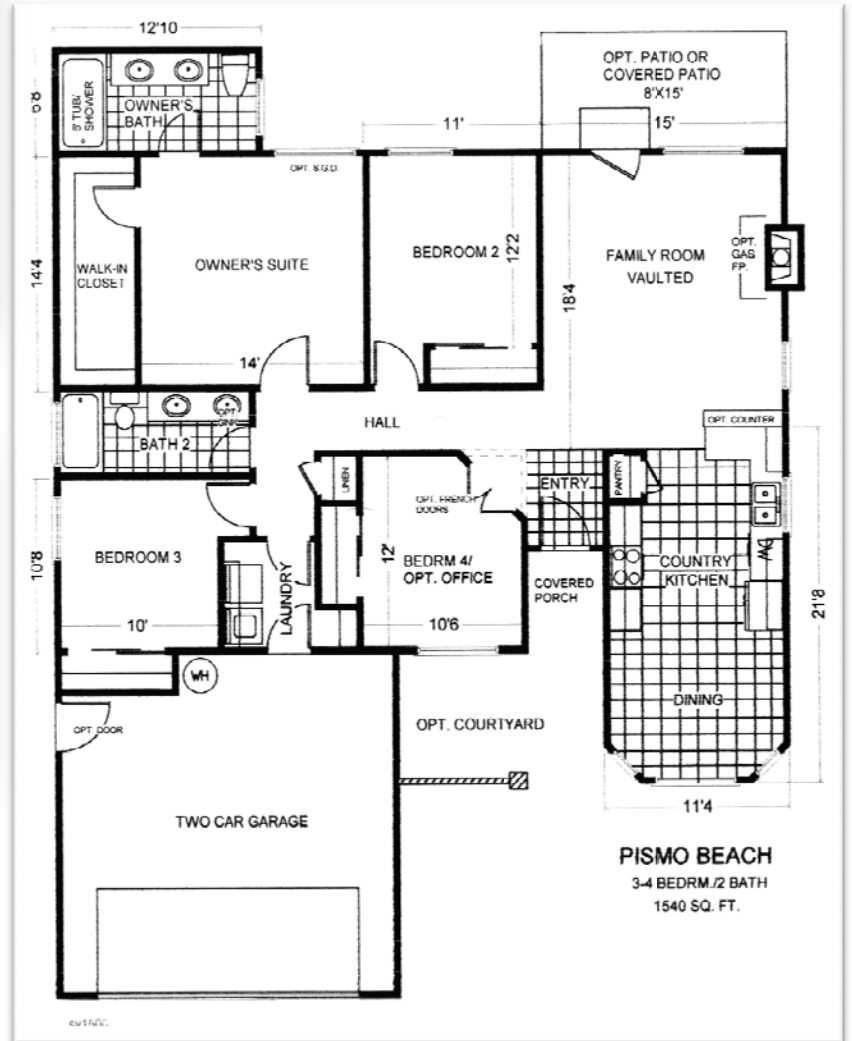

Sundowner Homes

559.733.4663 (Home) **Custom Builder**

Elevation 'A' with Stucco Details

Elevation 'B' with Trim Details

The Pismo Beach
1540 Sq.Ft.
4 Bedrm / 2 Bath

Sierra Ventana

Offered by Buyer's Choice Real Estate