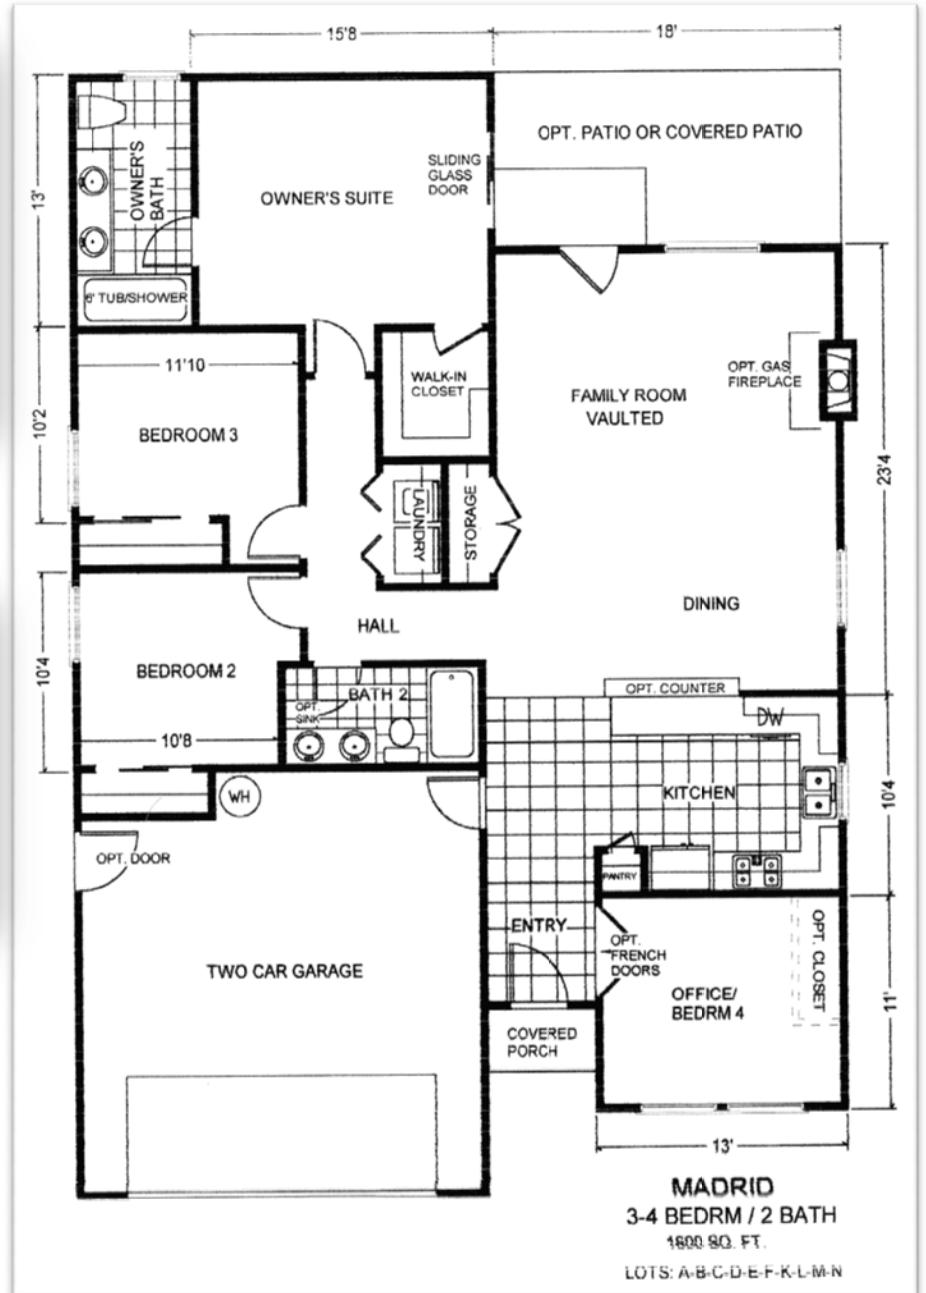

# Sundowner Homes

559.733.4663 (Home) **Custom Builder**

Elevation A with Stone Veneer

Elevation 'B' with Stucco Details

**The Madrid**  
**1600 Sq.Ft.**  
**4 Bedrm / 2 Bath**

Sierra Ventana

Offered by Buyer's Choice Real Estate (559) 733-4663